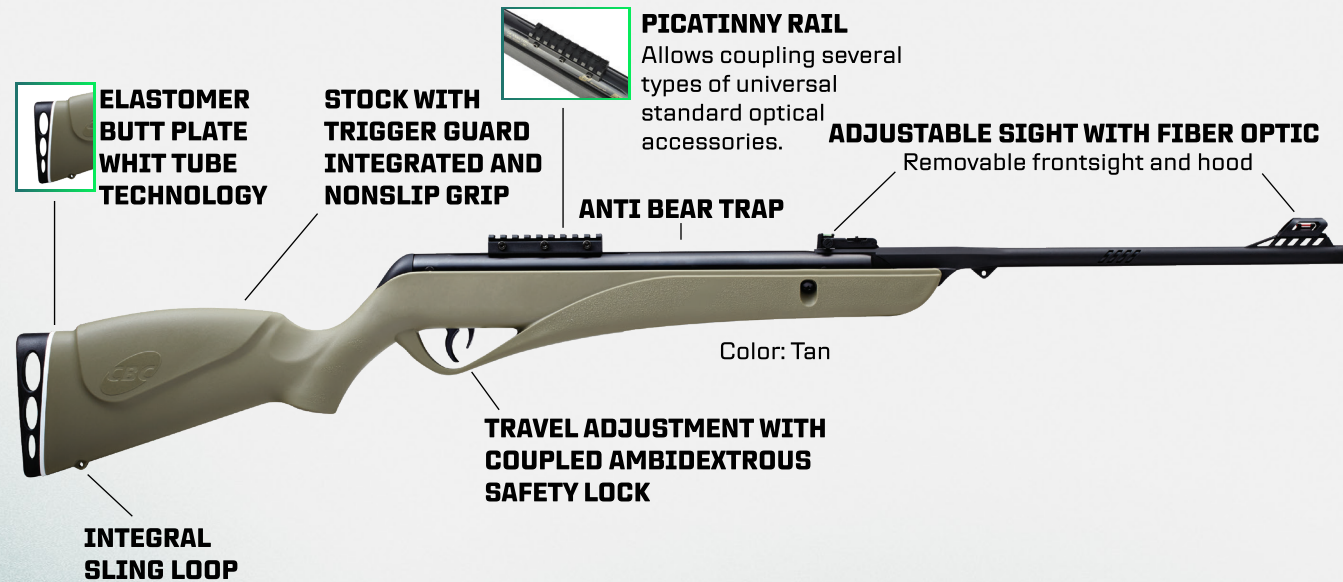

JADE PRO N2

PICATINNY RAIL
Allows coupling several types of universal standard optical accessories.

ADJUSTABLE SIGHT WITH FIBER OPTIC
Removable front sight and hood

ANTIBEAR TRAP

Color: Tan

TRAVEL ADJUSTMENT WITH COUPLED AMBIDEXTROUS SAFETY LOCK

ELASTOMER BUTT PLATE WHIT TUBE TECHNOLOGY

STOCK WITH TRIGGER GUARD INTEGRATED AND NONSLIP GRIP

INTEGRAL SLING LOOP

All the speed and power of the **JADE PRO** now with the **Gas Ram** system, which provides easier cocking, reduced recoil, and lower noise when shooting, resulting in greater comfort and precision performance. Designed for those who seek high performance.