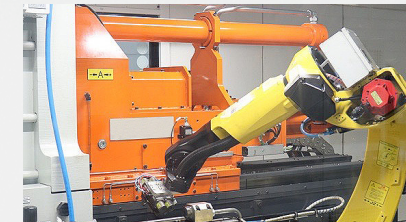

All JADE air rifles have a safety system, reflecting our commitment to the responsible use of its products.

Some JADE Air Rifle models offer the NITRO spring system (Gas Ram), which ensures a more consistent cocking force, unlike conventional springs that require a gradual increase in force. The NITRO spring has a longer service life and provides reduced recoil and noise, as there are no shock waves after firing. These features provide greater comfort and improved accuracy.

The barrel of the Jade and Nitro Advanced Air Rifles has an overmolded finish, providing greater durability and protection against oxidation.

IMPORTANT: The Nitro is not a compressed gas (CO2) action air rifle but rather operates on compressed air (pneumatic spring). The “Gas Ram” pneumatic spring has a longer lifespan than the conventional “coil” spring and does not require gas refills, as is the case with CO2 cylinders used in compressed gas air rifles.

Jade Airguns are designed, produced and sold by CBC, in Brazil.

CBC FACTORY Brazil